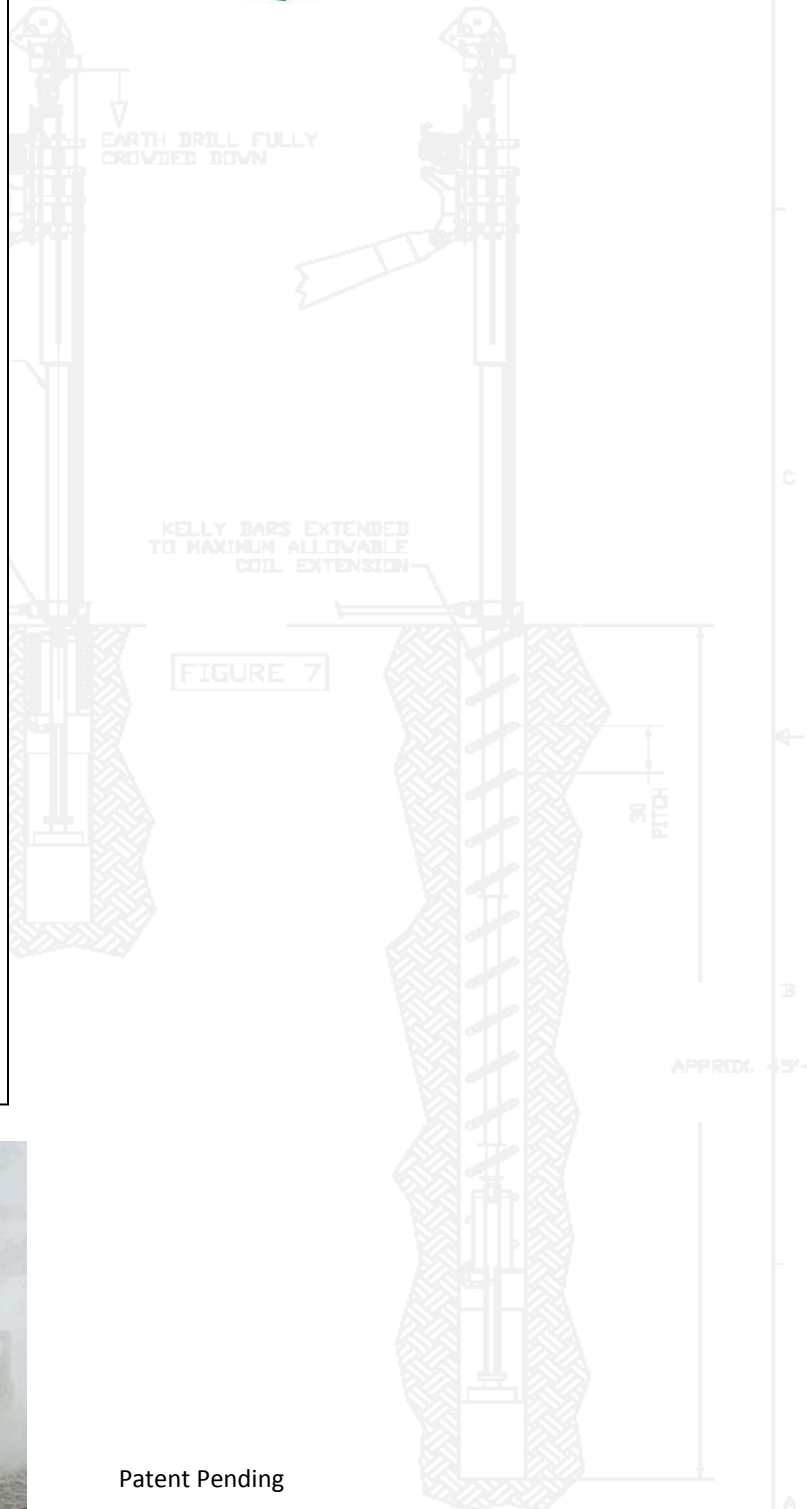

Patent Pending